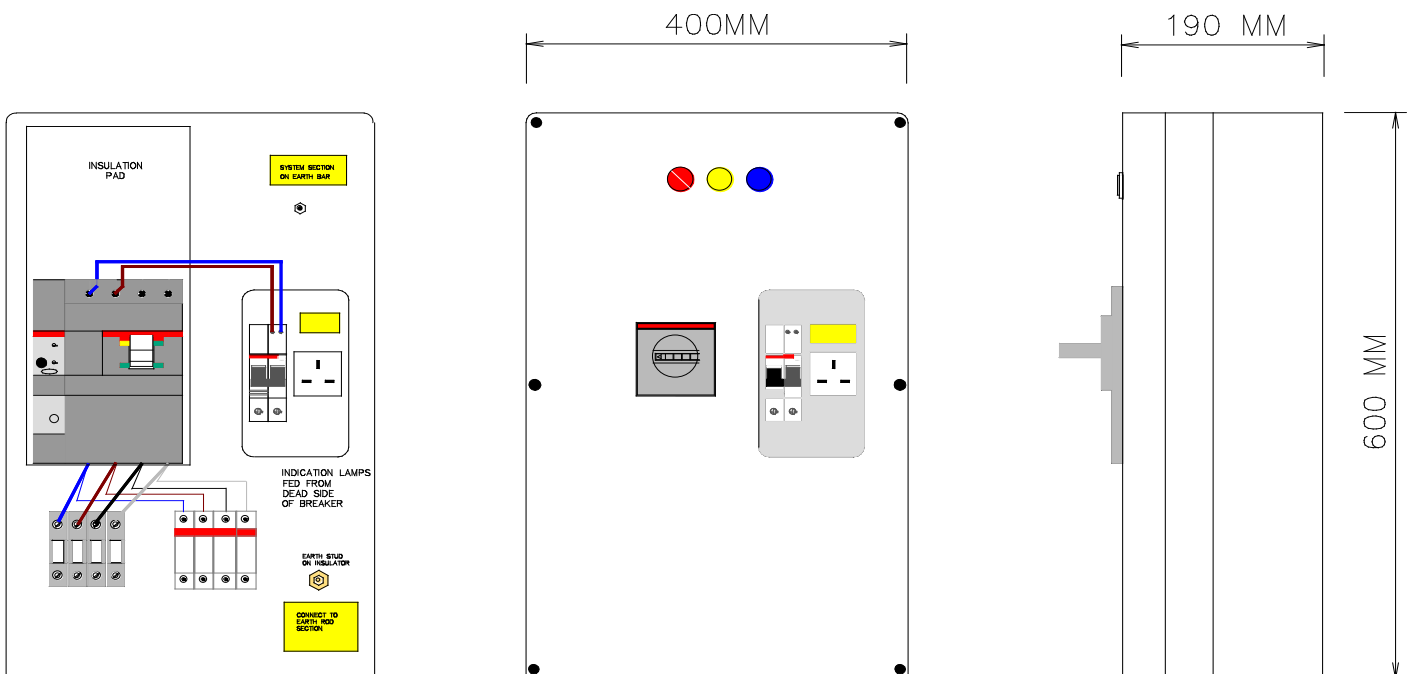

ENCLOSURE :-
POLYESTER
RAL 7035 GREY