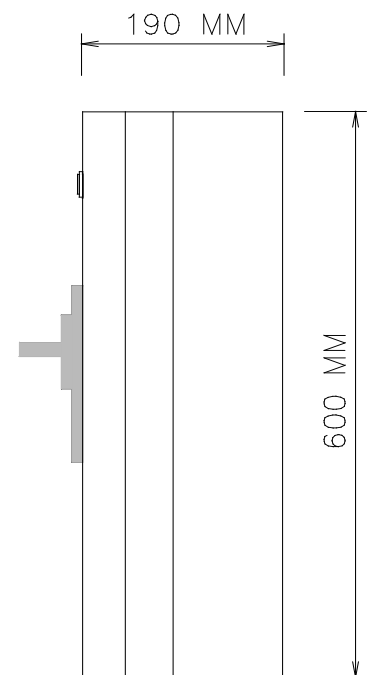

125 and 160 Amp Configuration

ENCLOSURE :-
POLYESTER
RAL 7035 GREY