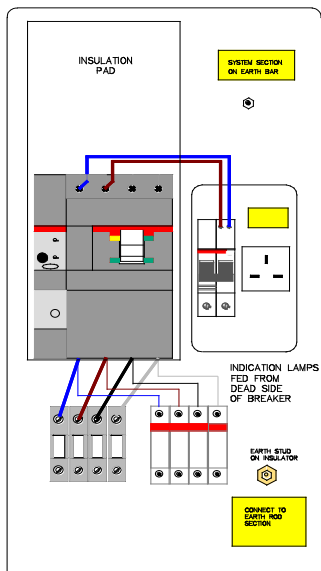

125 and 160 Amp Configuration

ENCLOSURE :-
POLYESTER
RAL 7035 GREY